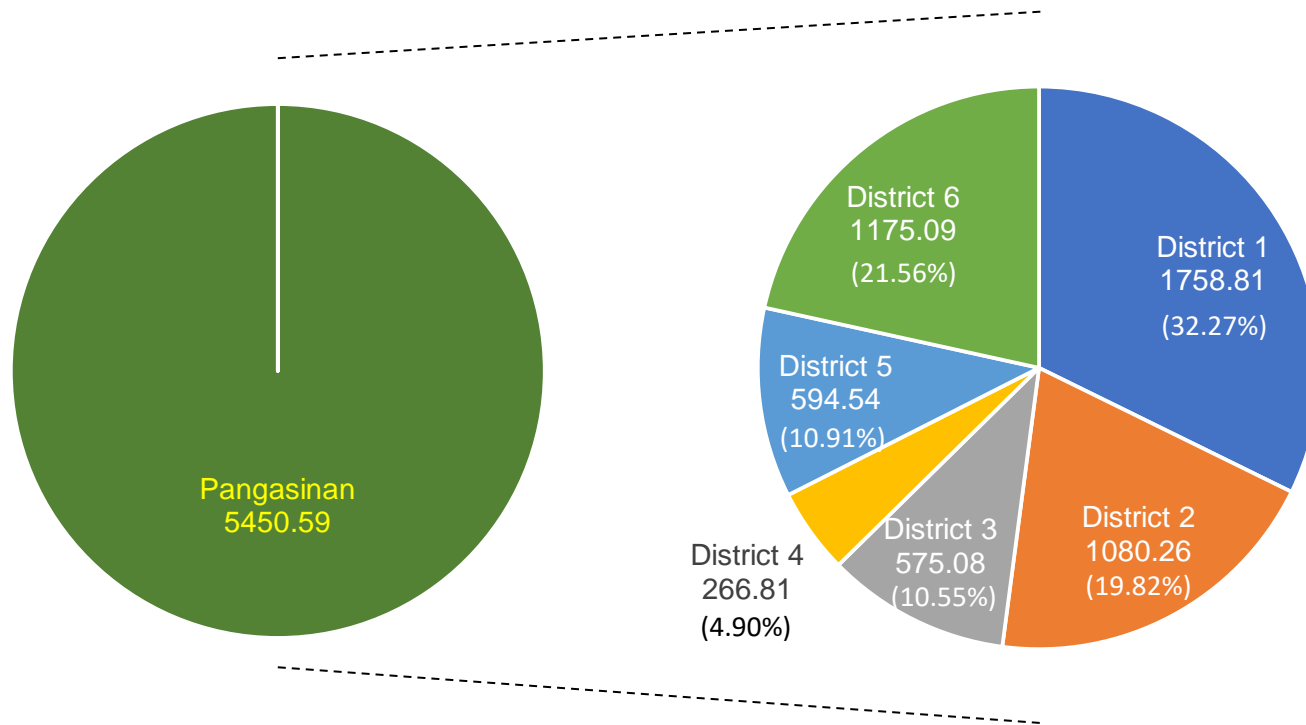

Figure 1: Pangasinan Land Area Distribution by District (in sq. km.): 2022

Source: Philippine Statistics Authority