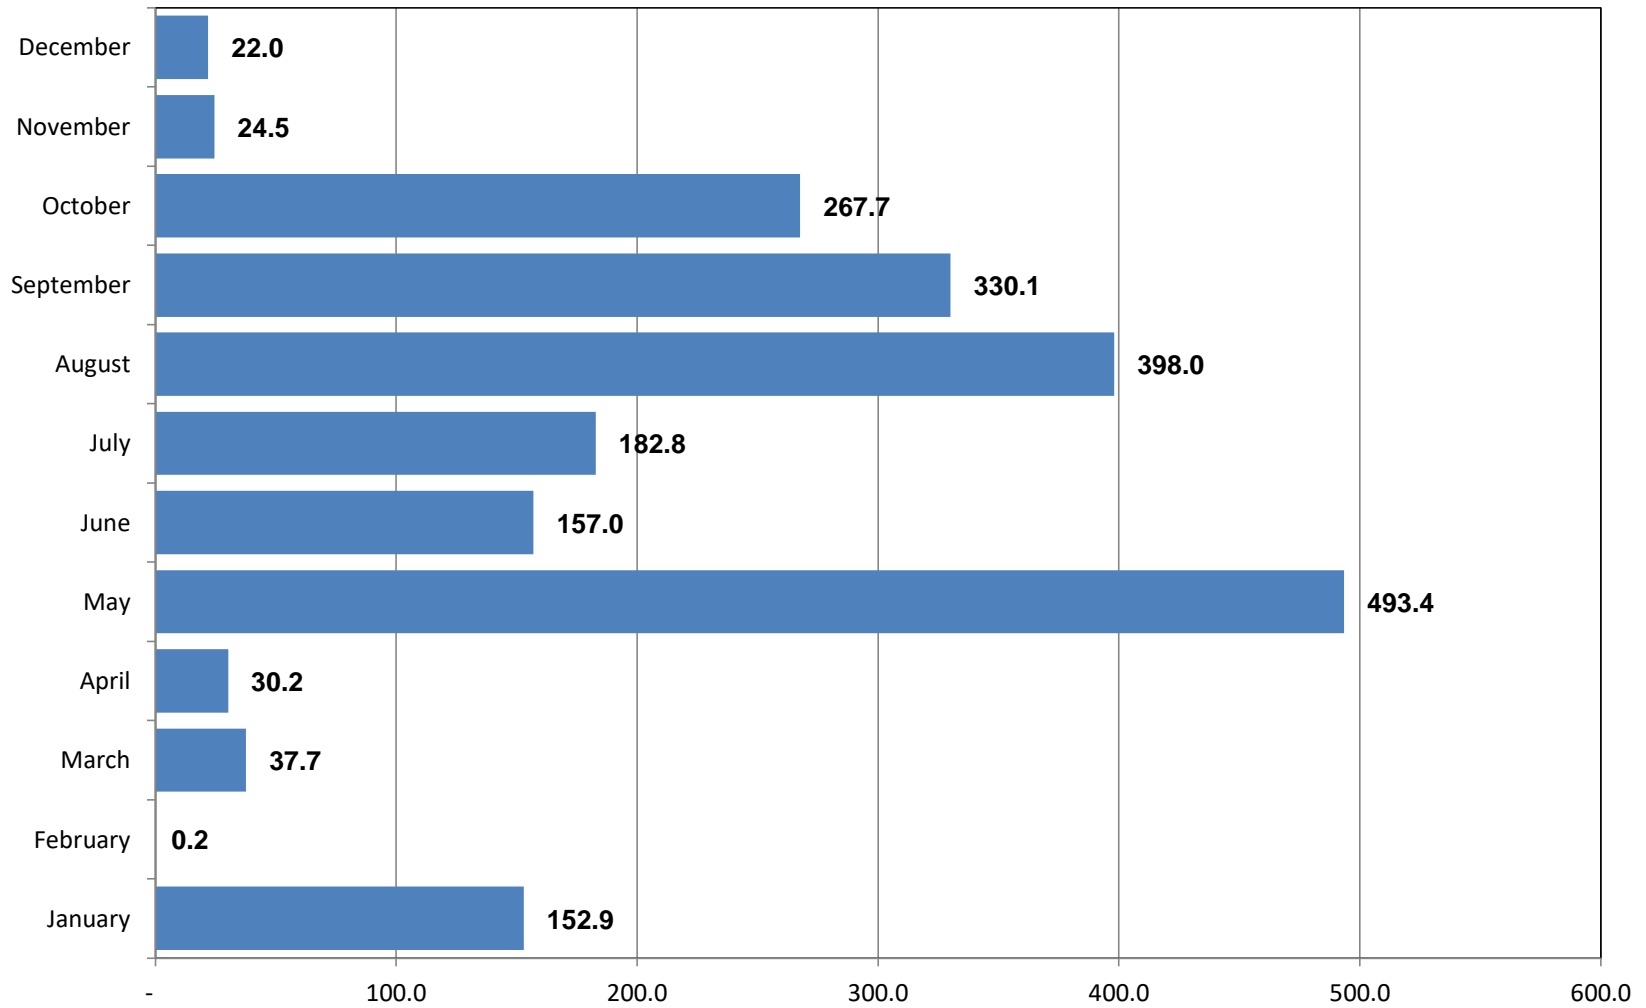

Figure No. 2: Amount of Rainful (in mm) by Month: 2022

Source: PAGASA