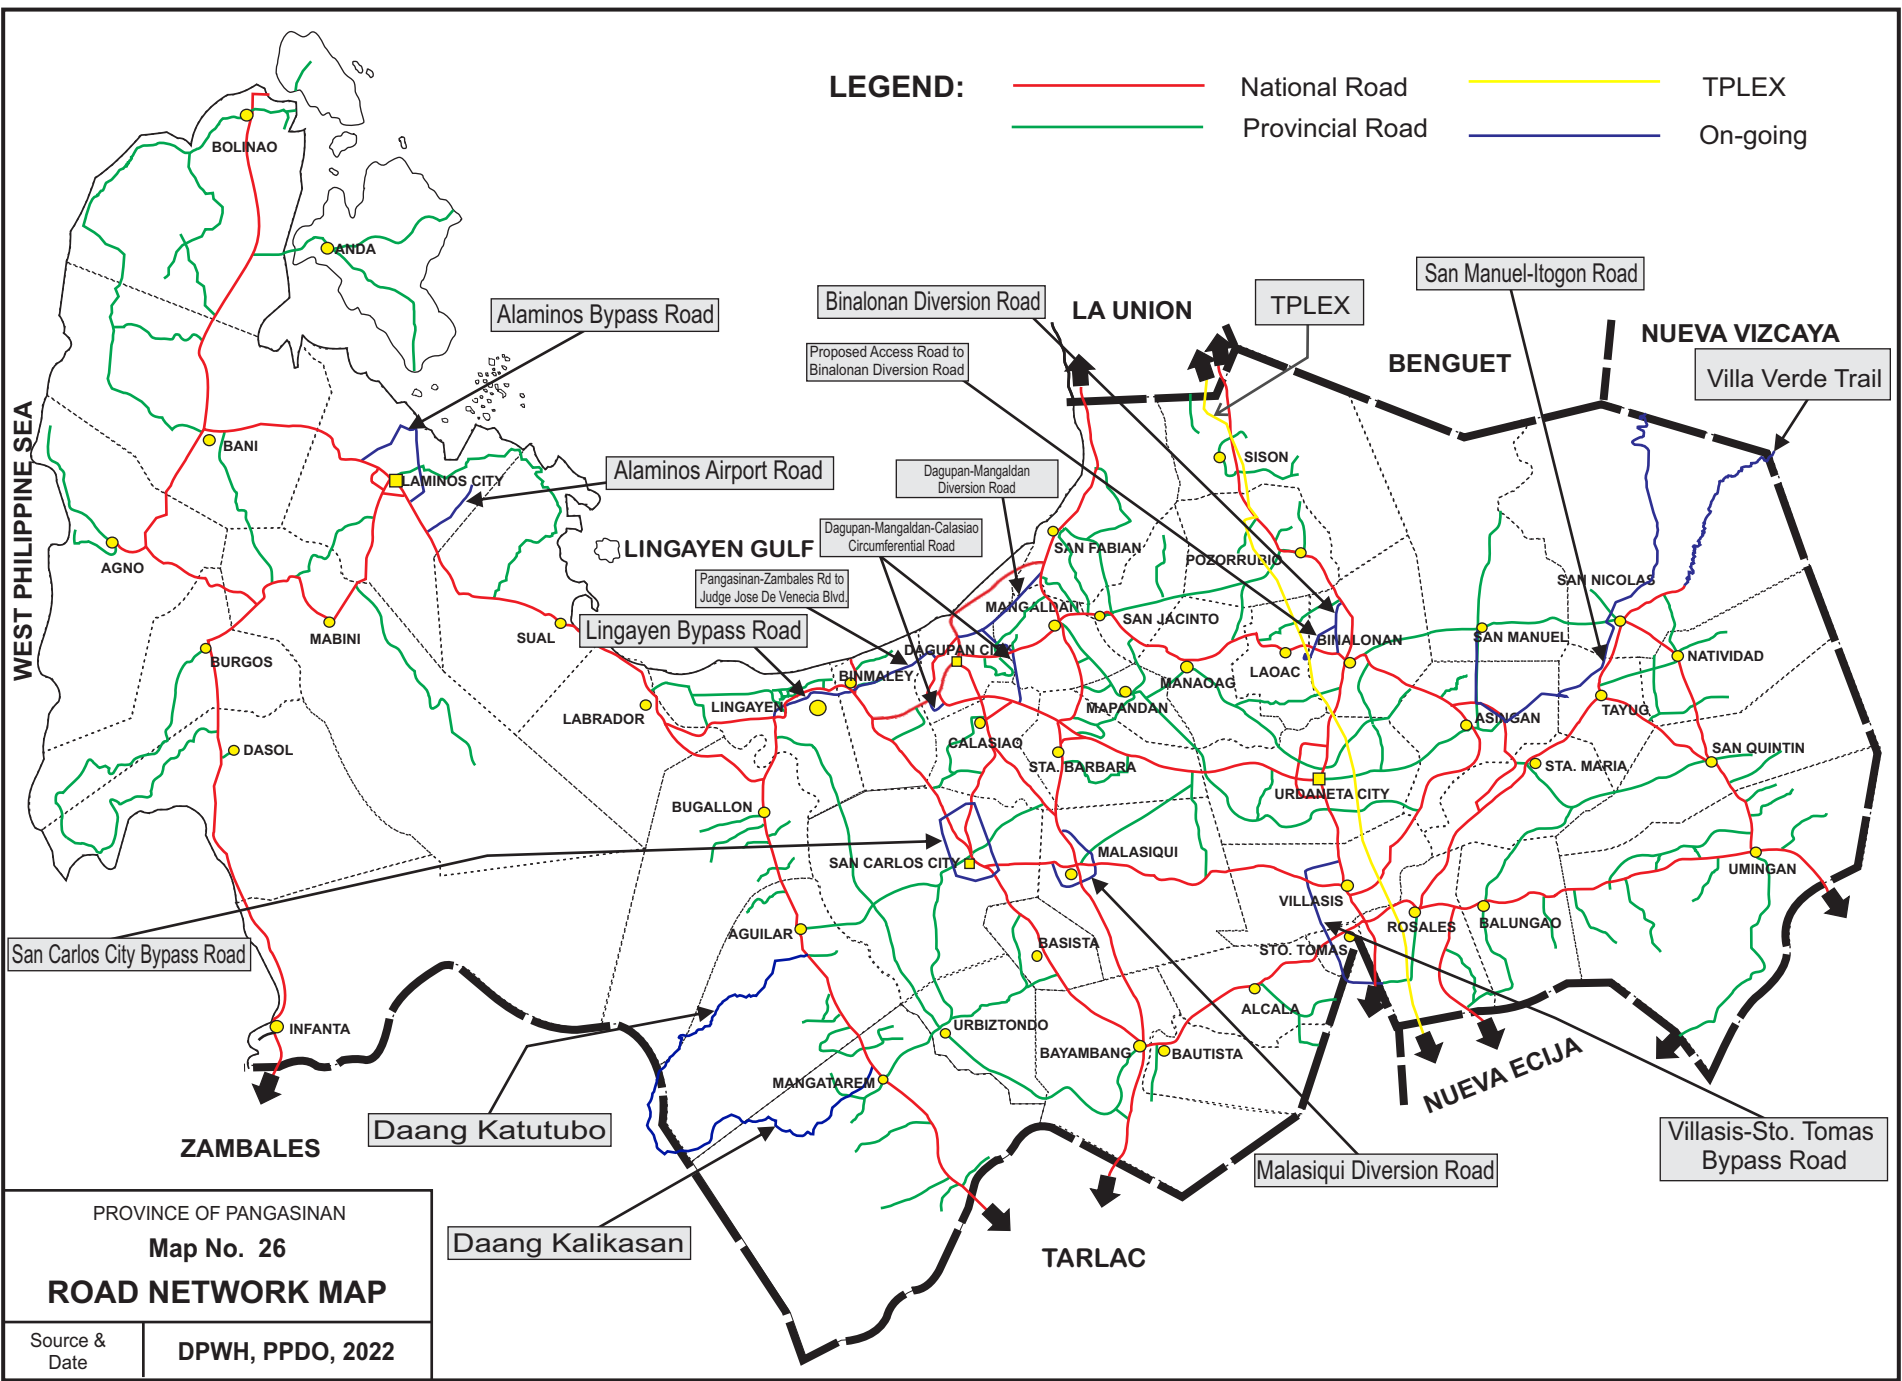

LEGEND:

- National Road
- TPLEX
- Provincial Road
- On-going

PROVINCE OF PANGASINAN
Map No. 26
ROAD NETWORK MAP

Source & Date	DPWH, PPDO, 2022
---------------	------------------